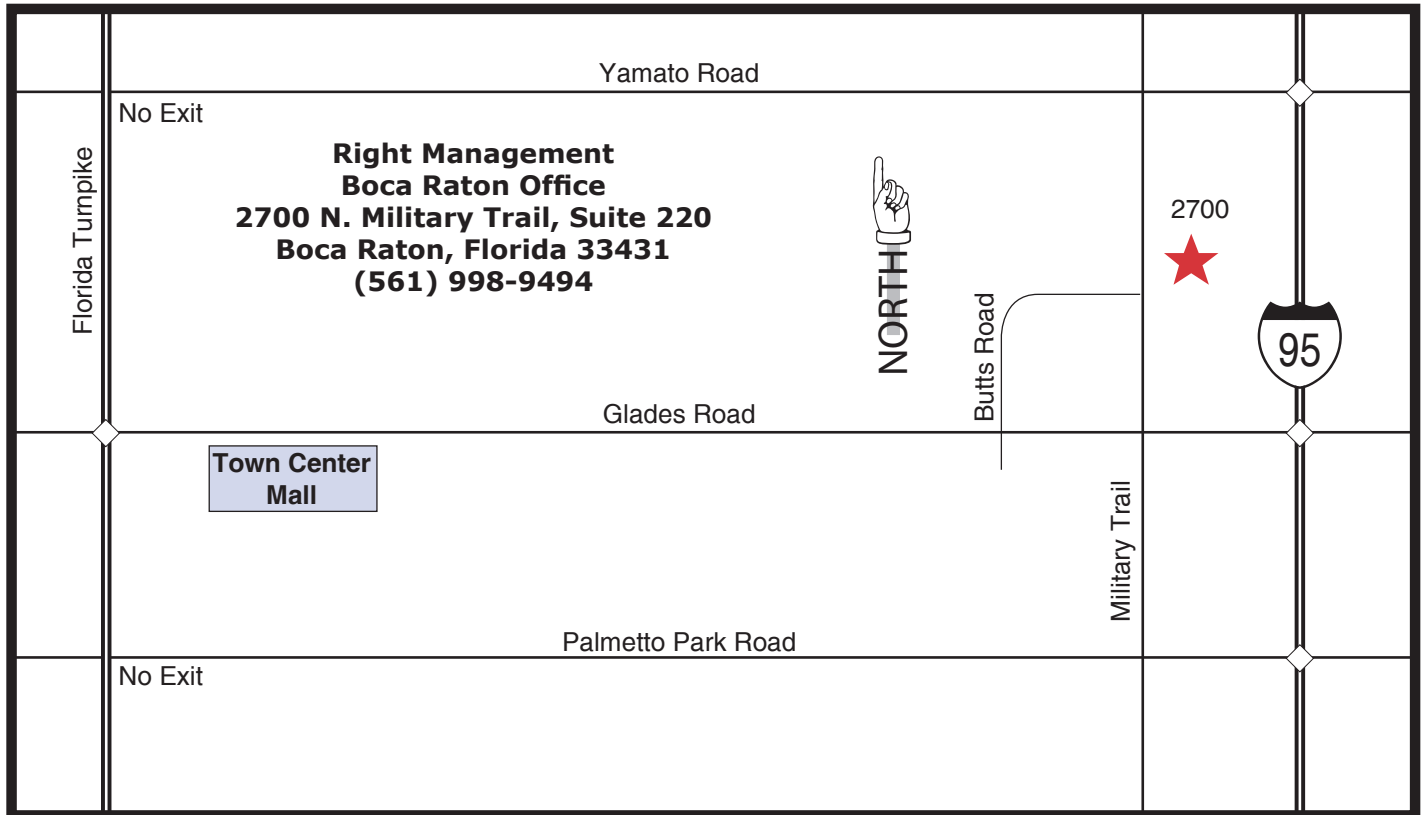

## DIRECTIONS

★ Right Office Location

**Right Management**  
2700 N. Military Trail, Ste. 220  
Boca Raton, Florida 33431  
561-998-9494

### **From I-95 North**

I-95 north to Palmetto Park Road, west on Palmetto to Military Trail, make a right onto Military Trail, continue north to Banyan Trail, make a right and then an immediate right into the parking lot. We are in the 2700 building (northern most building in the 3 building complex), suite 220.

### **From I-95 South**

I-95 south to Yamato Road, West on Yamato to Military Trail, South on Military to Banyan Trail (it is the 3rd light) make a left and then an immediate right into the parking lot. We are in the 2700 building (northern most building in the 3 building complex), suite 220.

### **From Florida Turnpike**

Turnpike to Glades Road, East on Glades to Butts Road, turn left (North), Butts curves around to Military Trail, take a left on Military (North again) and make a right at the first driveway, again we are the northern most building.