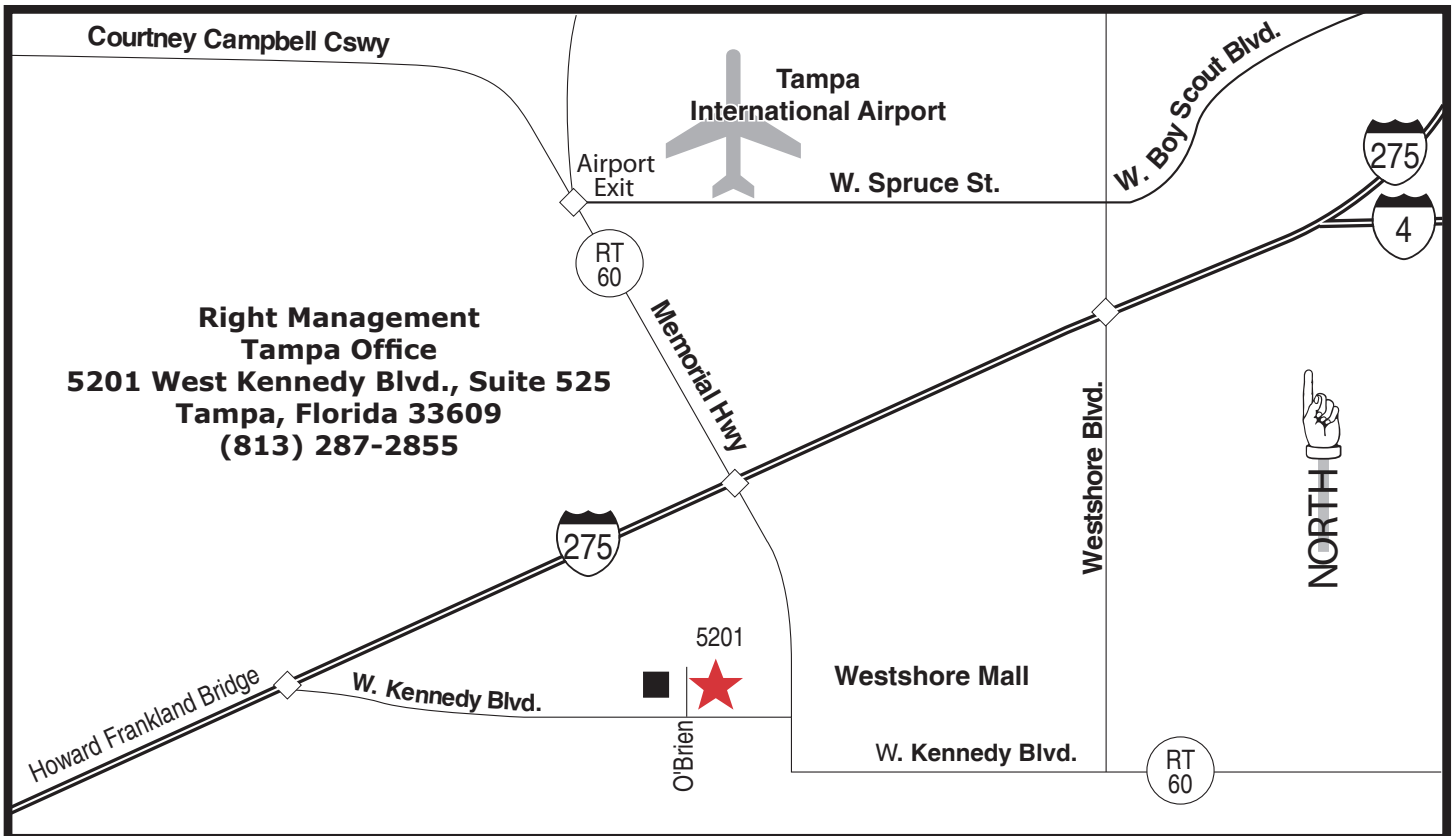

DIRECTIONS

★ Right Office Location

Right Management
5201 West Kennedy Blvd., Ste. 525
Tampa, Florida 33609
813-287-2855

Offices Worldwide

From St. Petersburg

From I-275 north (Howard Frankland Bridge), exit Kennedy Boulevard. Get in left lane and proceed straight through light. Make next left turn onto O'Brien (next to Crowne Plaza Hotel). We are located in the Bridgeport Center building. Turn right into visitor parking area (additional visitor parking available on far side of building).

From Clearwater/NW Tampa

From the Courtney Campbell Causeway, bear right onto Memorial Highway (follow sign for Tampa I-275) stay in the right lane coming around the corner. Get over one lane to the right, make sure to go under the I-275 overpass and head south to traffic light at Kennedy Boulevard. Turn right onto Kennedy. Turn right onto O'Brien (next to Crowne Plaza Hotel). We are located in the Bridgeport Center building. Turn right into visitor parking (additional visitor parking available on far side of building).

Parking Note: There is visitor parking available at both ends of the building. If the outside lots are full, park in the garage on the first or second floor in a non-reserved parking space.

From Tampa

From I-275 south, exit Westshore Boulevard and turn south (left) onto Westshore. Continue to the third light. Turn right onto Kennedy and immediately get in the left lane. Continue to the third light turning left at the sign for I-275 south and 5100 Kennedy Blvd., and get into the right lane. Turn right onto O'Brien (next to Crowne Plaza Hotel). We are located in the Bridgeport Center building. Turn right into visitor parking (additional visitor parking available on far side of building).

From Brandon

Take 75 North to I4. I4 to 275 South. From I-275 south, exit Westshore Boulevard and turn south (left) onto Westshore. Continue to the third light. Turn right onto Kennedy and immediately get in the left lane. Continue to the third light turning left at the sign for I-275 south and 5100 Kennedy Blvd., and get into the right lane. Turn right onto O'Brien (next to Crowne Plaza Hotel). We are located in the Bridgeport Center building. Turn right into visitor parking (additional visitor parking available on far side of building).

Business & Talent. Aligned.™

Right Management ©2010. All Rights Reserved

**RIGHT
MANAGEMENT**
A MANPOWER COMPANY